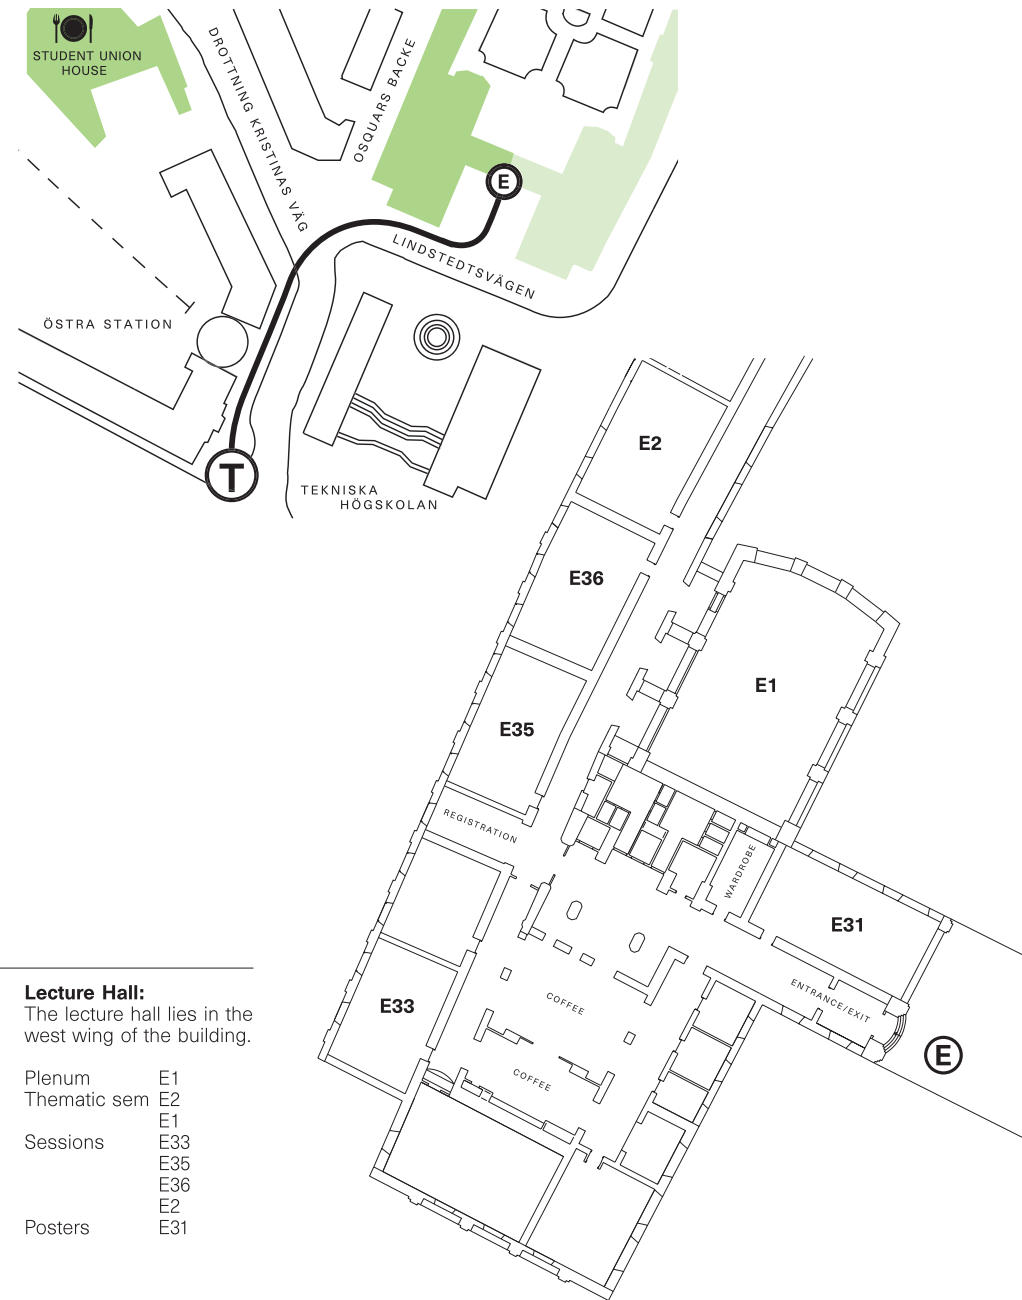

# KTH Environment Map

Student Union House  
Lunch place

School of Architecture

Lecture Hall  
Symposium location

Nearest  
Underground Exit:  
Tekniska Högskolan  
Östra Station  
(Red line T14 towards  
Mörby Centrum)

# KTH Lecture Hall and Student Union House

**Lecture Hall:**  
The lecture hall lies in the west wing of the building.

- Plenum E1
- Thematic sem E2
- Sessions E33, E35, E36
- E2
- Posters E31